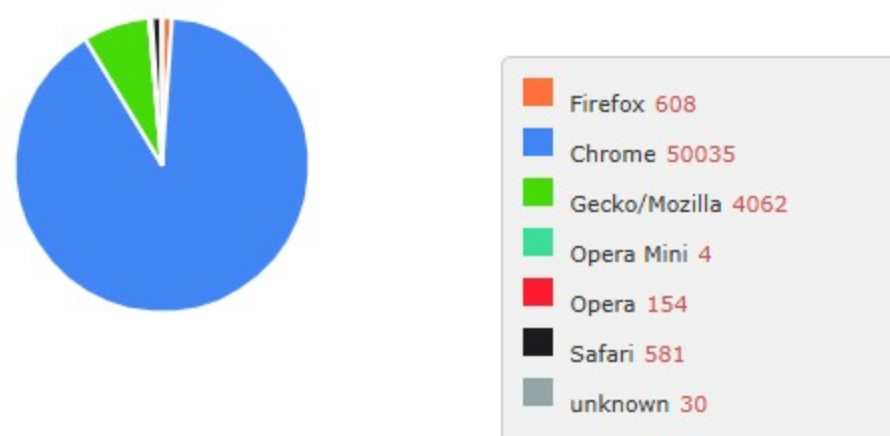

1
Online Users

351
Today's Visitors

523
Today's Page Views

58,734
All Time Search Engines

Traffic Report

This month

This month visitors

Summary Statistics

	Visitors	Page Views
Today	351	523
Yesterday	930	1,357
Last 7 Days	5,285	7,974
Last 30 Days	25,871	37,433
This Year	46,103	64,889
Total	46,103	64,889
New Visitors	32,947	
Returning Visitors	4,236	
Bounce Rate	71.9%	
Avg. Session	24m 46s	

Search Engines Summary Statistics

Engine	Total
Google	57,784
Bing	539
Yahoo Search	411
Total	58,734

Last 30 Days Traffic by IP

IP Address	Location	Time	Duration	Hits
61.0.44.135	India, Sangli, Maharashtra	31 Oct 2025 @ 01:39 pm	00:00:01	1
114.29.234.89	India, Pune, Maharashtra	31 Oct 2025 @ 01:39 pm	00:00:01	1
157.33.226.130	India, Aurangabad, Maharashtra	31 Oct 2025 @ 01:39 pm	00:00:01	1
47.11.40.33	India, Solapur, Maharashtra	31 Oct 2025 @ 01:38 pm	00:00:01	1
106.210.236.124	India, Pune, Maharashtra	31 Oct 2025 @ 01:37 pm	00:00:01	1
157.33.231.47	India, Pune, Maharashtra	31 Oct 2025 @ 01:34 pm	00:00:01	1
103.187.249.181	India, Nagpur, Maharashtra	31 Oct 2025 @ 01:32 pm	00:00:01	1
47.11.8.61	India, Nagpur, Maharashtra	31 Oct 2025 @ 01:28 pm	00:00:01	1
152.59.57.198	India, Nashik, Maharashtra	31 Oct 2025 @ 01:28 pm	00:00:01	1
157.33.248.187	India, Pune, Maharashtra	31 Oct 2025 @ 01:27 pm	00:07:57	6

Today's Visitors by Country

No.	Country	Country Name	Visitors
1	India	India	328
2	United States	United States	19
3	Saudi Arabia	Saudi Arabia	1
4	China	China	1
5	United Arab Emirates	United Arab Emirates	1
6	Kuwait	Kuwait	1

Traffic by Countries