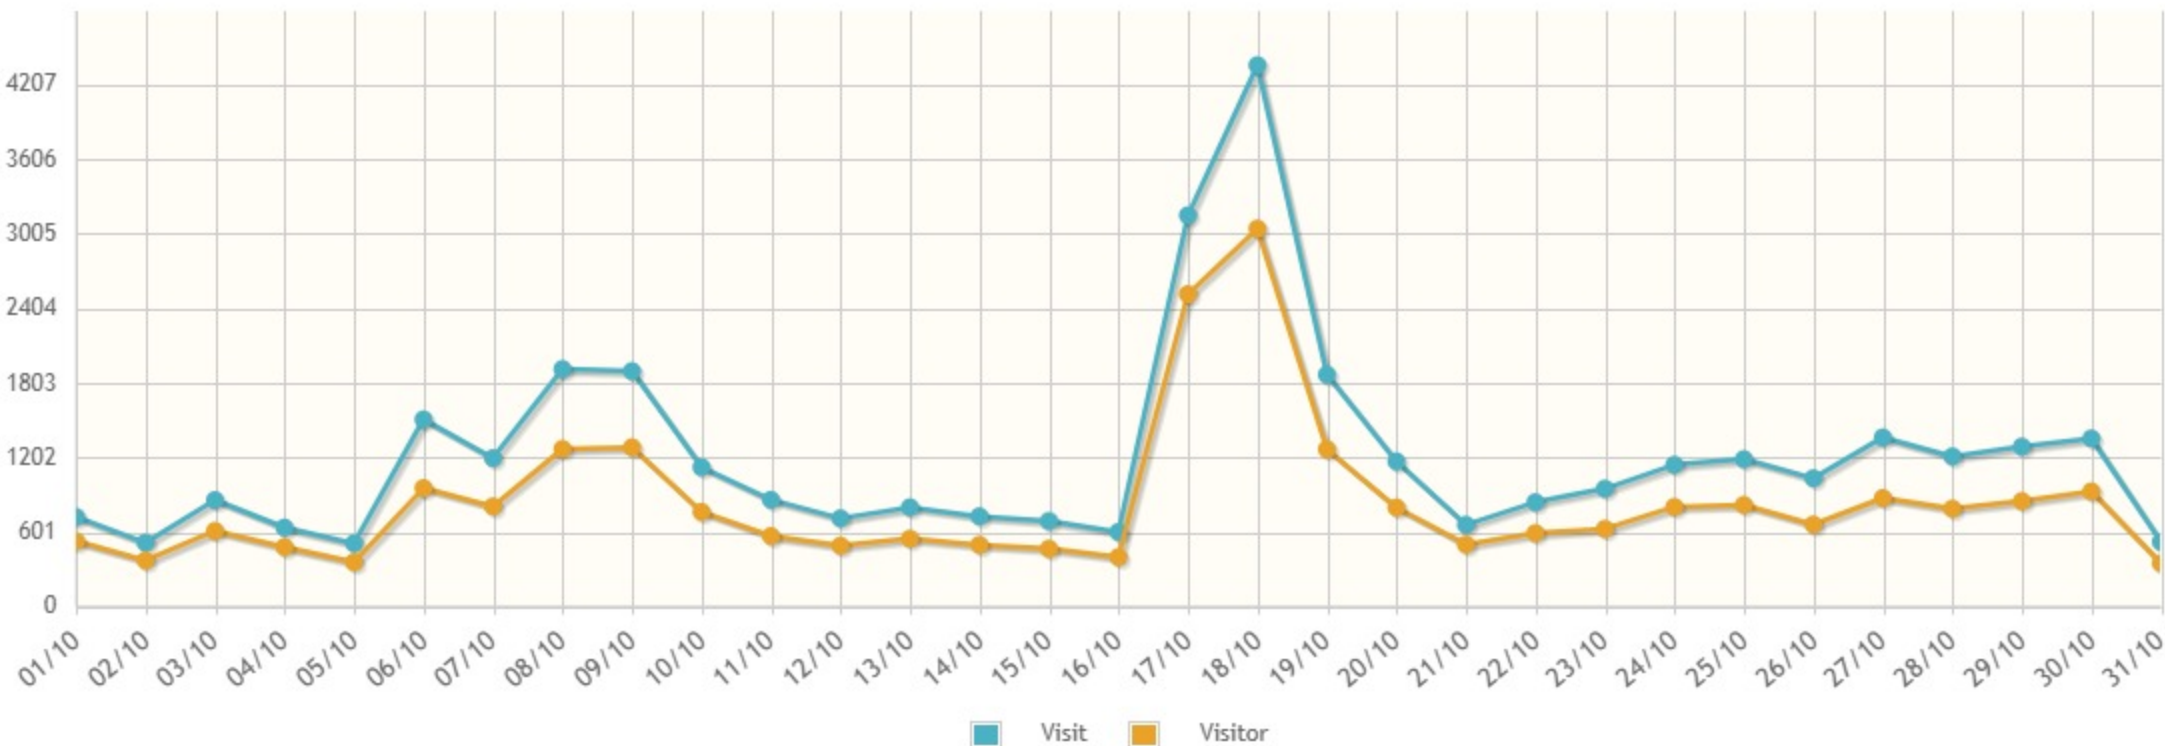

1
Online Users

351
Today's Visitors

523
Today's Page Views

58,734
All Time Search Engines

Traffic Report

This month

This month visitors

Summary Statistics

	Visitors	Page Views
Today	351	523
Yesterday	930	1,357
Last 7 Days	5,285	7,974
Last 30 Days	25,871	37,433
This Year	46,103	64,889
Total	46,103	64,889
New Visitors	32,947	
Returning Visitors	4,236	
Bounce Rate	71.9%	
Avg. Session	24m 46s	

Browsers

Top Referring Countries

Search Engines

Visits Time Graph

Time	Visitors Graph	Visitors	Page Views
10:00 - 10:59	(17)%	57	96
11:00 - 11:59	(23)%	79	117
12:00 - 12:59	(21)%	73	104
13:00 - 13:59	(8)%	27	38
14:00 - 14:59	(0)%	0	0
15:00 - 15:59	(0)%	0	0
16:00 - 16:59	(0)%	0	0
17:00 - 17:59	(0)%	0	0
18:00 - 18:59	(0)%	0	0
19:00 - 19:59	(0)%	0	0