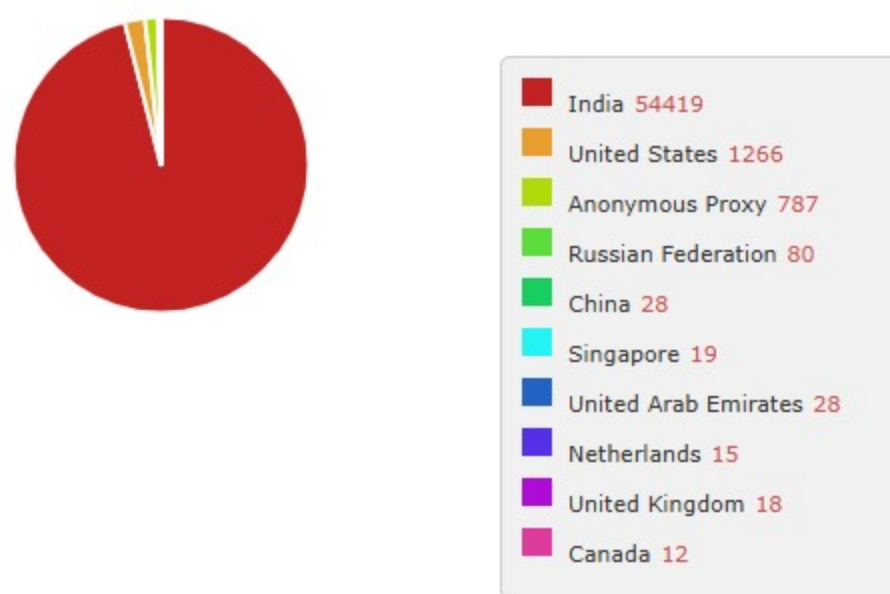

Today's Visitors by Country

No.	Country	Country Name	Visitors
1	India	India	328
2	United States	United States	19
3	Saudi Arabia	Saudi Arabia	1
4	China	China	1
5	United Arab Emirates	United Arab Emirates	1
6	Kuwait	Kuwait	1

Traffic by Countries

Rank	Flag	Country	Visitors	Page Views
1	India	India	37352	54419
2	United States	United States	762	1266
3	Anonymous Proxy	Anonymous Proxy	646	787
4	Russian Federation	Russian Federation	63	80
5	China	China	28	28
6	Singapore	Singapore	19	19
7	United Arab Emirates	United Arab Emirates	15	28
8	Netherlands	Netherlands	12	15
9	United Kingdom	United Kingdom	11	18
10	Canada	Canada	9	12

Top Referring Sites

Site Url	Referrer Hits
www.google.com	33436
www.med-edu.in	719
www.bing.com	382
www.zynerd.com	291
chatgpt.com	223
in.search.yahoo.com	211
www.google.co.in	132
duckduckgo.com	97
com.google.android.googlequicksearchbox	93
search.yahoo.com	43

Browsers

Top Referring Countries

Search Engines

Visits Time Graph

Time	Visitors Graph	Visitors	Page Views
10:00 - 10:59	(17)%	57	96
11:00 - 11:59	(23)%	79	117
12:00 - 12:59	(21)%	73	104
13:00 - 13:59	(8)%	27	38
14:00 - 14:59	(0)%	0	0
15:00 - 15:59	(0)%	0	0
16:00 - 16:59	(0)%	0	0
17:00 - 17:59	(0)%	0	0
18:00 - 18:59	(0)%	0	0
19:00 - 19:59	(0)%	0	0