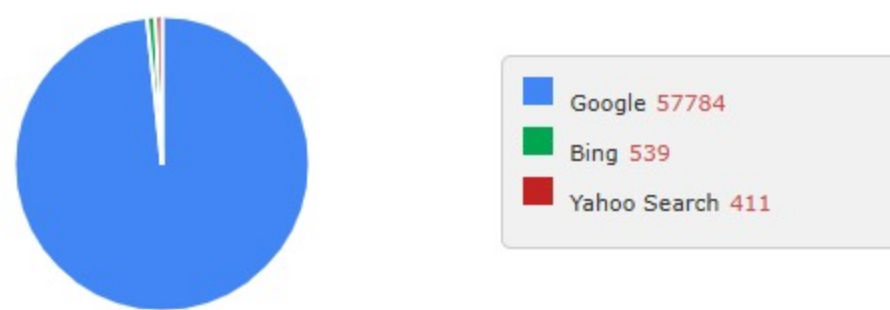

Search Engines

Visits Time Graph

Time	Visitors Graph	Visitors	Page Views
10:00 - 10:59	(17)%	57	96
11:00 - 11:59	(23)%	79	117
12:00 - 12:59	(21)%	73	104
13:00 - 13:59	(8)%	27	38
14:00 - 14:59	(0)%	0	0
15:00 - 15:59	(0)%	0	0
16:00 - 16:59	(0)%	0	0
17:00 - 17:59	(0)%	0	0
18:00 - 18:59	(0)%	0	0
19:00 - 19:59	(0)%	0	0

Traffic Sources

Rank	Referrer	Sessions	Hits %	Source Type
1	Direct Traffic	11,617	95%	DIRECT
2	bing.com	162	2%	REFERRAL
3	in.search.yahoo.com	111	1%	REFERRAL
4	zynerd.com	108	1%	REFERRAL
5	med-edu.in	102	1%	REFERRAL
6	chatgpt.com	62	1%	REFERRAL
7	com.google.android.googlequicksearchbox	54	1%	REFERRAL
8	google.co.in	43	1%	REFERRAL
9	duckduckgo.com	29	1%	REFERRAL
10	search.yahoo.com	17	1%	REFERRAL