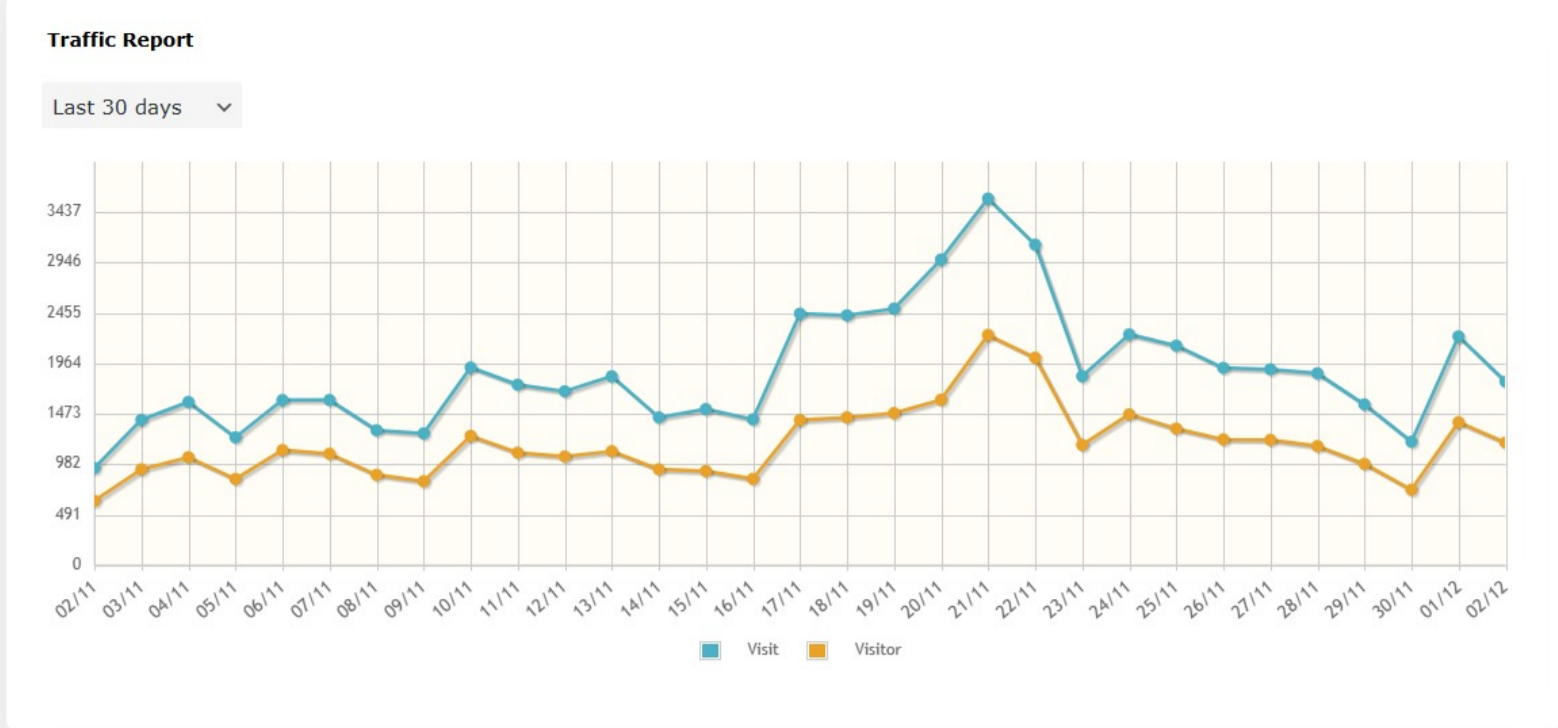

3  
Online Users

1,191  
Today's Visitors

1,783  
Today's Page Views

128,647  
All Time Search Engines

### Summary Statistics

	Visitors	Page Views
Today	1,191	1,783
Yesterday	1,392	2,227
Last 7 Days	7,910	12,474
Last 30 Days	36,657	58,338
This Year	84,013	125,166
<b>Total</b>	<b>84,013</b>	<b>125,166</b>
New Visitors	58,304	
Returning Visitors	11,649	
Bounce Rate	69.3%	
Avg. Session	24m 52s	

### Visits Time Graph

Time	Visitors Graph	Visitors	Page Views
10:00 - 10:59	(12)%	139	209
11:00 - 11:59	(10)%	112	169
12:00 - 12:59	(12)%	140	197
13:00 - 13:59	(9)%	106	179
14:00 - 14:59	(8)%	85	126
15:00 - 15:59	(9)%	103	166
16:00 - 16:59	(8)%	95	149
17:00 - 17:59	(7)%	82	126
<b>18:00 - 18:59</b>	<b>(7)%</b>	<b>77</b>	<b>101</b>
19:00 - 19:59	(0)%	0	0