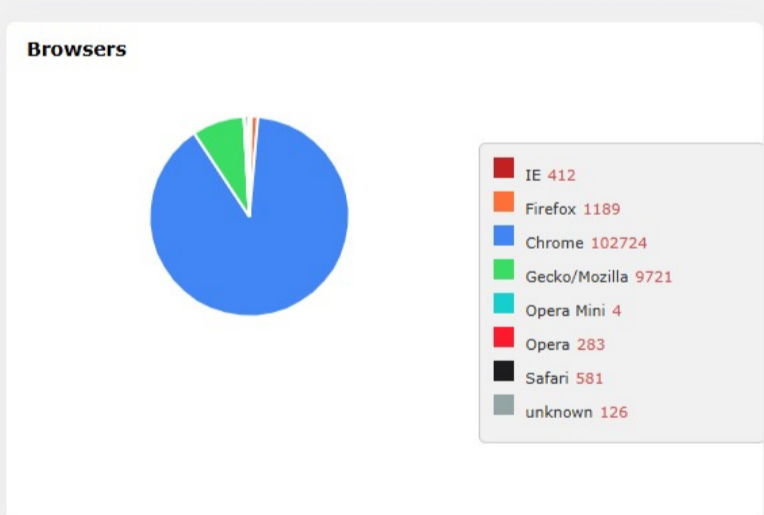

Visits Time Graph

Time	Visitors Graph	Visitors	Page Views
10:00 - 10:59	(12)%	139	209
11:00 - 11:59	(10)%	112	169
12:00 - 12:59	(12)%	140	197
13:00 - 13:59	(9)%	106	179
14:00 - 14:59	(8)%	85	126
15:00 - 15:59	(9)%	103	166
16:00 - 16:59	(8)%	95	149
17:00 - 17:59	(7)%	82	126
18:00 - 18:59	(7)%	77	101
19:00 - 19:59	(0)%	0	0

Traffic Sources

Rank	Referrer	Sessions	Hits %	Source Type
1	Direct Traffic	16,411	97%	DIRECT
2	med-edu.in	173	1%	REFERRAL
3	bing.com	128	1%	REFERRAL
4	com.google.android.googlequicksearchbox	93	1%	REFERRAL
5	google.co.in	76	1%	REFERRAL
6	chatgpt.com	65	1%	REFERRAL
7	in.search.yahoo.com	54	1%	REFERRAL
8	search.brave.com	15	1%	REFERRAL
9	zynerd.com	13	1%	REFERRAL
10	search.yahoo.com	9	1%	REFERRAL