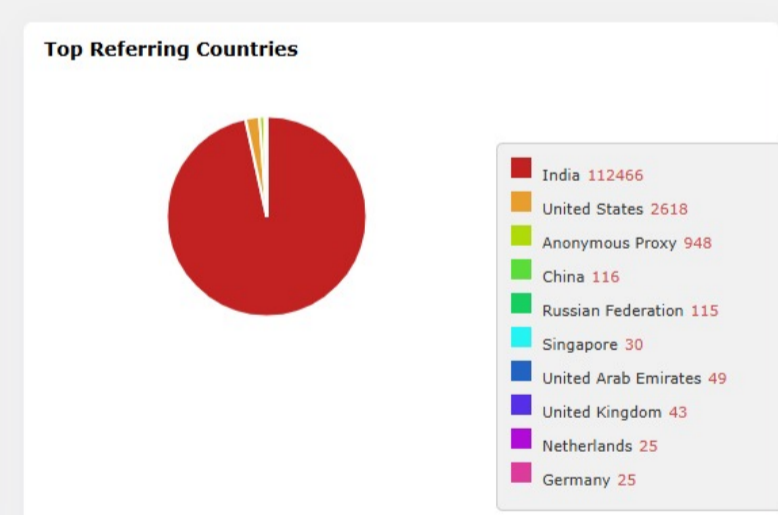

Visits Time Graph

Time	Visitors Graph	Visitors	Page Views
10:00 - 10:59	(12)%	139	209
11:00 - 11:59	(10)%	112	169
12:00 - 12:59	(12)%	140	197
13:00 - 13:59	(9)%	106	179
14:00 - 14:59	(8)%	85	126
15:00 - 15:59	(9)%	103	166
16:00 - 16:59	(8)%	95	149
17:00 - 17:59	(7)%	82	126
18:00 - 18:59	(7)%	77	101
19:00 - 19:59	(0)%	0	0

Traffic Sources

Rank	Referrer	Sessions	Hits %	Source Type
1	Direct Traffic	16,411	97%	DIRECT
2	med-edu.in	173	1%	REFERRAL
3	bing.com	128	1%	REFERRAL
4	com.google.android.googlequicksearchbox	93	1%	REFERRAL
5	google.co.in	76	1%	REFERRAL
6	chatgpt.com	65	1%	REFERRAL
7	in.search.yahoo.com	54	1%	REFERRAL
8	search.brave.com	15	1%	REFERRAL
9	zynerd.com	13	1%	REFERRAL
10	search.yahoo.com	9	1%	REFERRAL