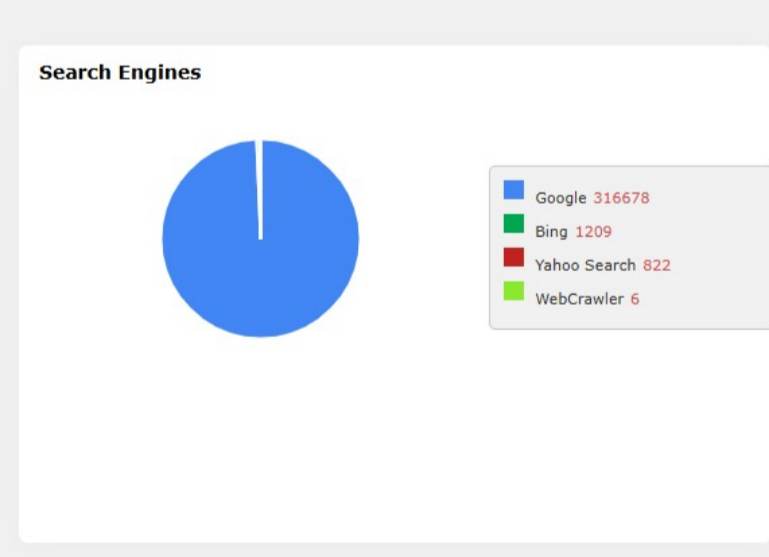

Visits Time Graph

Time	Visitors Graph	Visitors	Page Views
10:00 - 10:59	(16)%	196	288
11:00 - 11:59	(17)%	200	318
12:00 - 12:59	(18)%	217	320
13:00 - 13:59	(14)%	166	240
14:00 - 14:59	(0)%	0	0
15:00 - 15:59	(0)%	0	0
16:00 - 16:59	(0)%	0	0
17:00 - 17:59	(0)%	0	0
18:00 - 18:59	(0)%	0	0
19:00 - 19:59	(0)%	0	0

Traffic by Title

Rank	Title	Hits	Visit %	Bounce Rate
1	Home https://dmer.maharashtra.gov.in/english/	87,727 hits	32.66%	81.13%
2	Common Online Test (COT-2025) https://dmer.maharashtra.gov.in/english/cot-2025/	39,819 hits	14.82%	98.05%
3	Publication of Merit List for COT 2025 for Technical and Non-Technical Posts under Direct Service https://dmer.maharashtra.gov.in/english/publication-of-merit-list-for-competitive-examination-2025-for-technical-and-non-technical-posts-under-direct-service/	33,685 hits	12.54%	63.67%
4	MARKLIST OF COT 2025 https://dmer.maharashtra.gov.in/english/marklist-of-cot-2025/	16,034 hits	5.97%	20.34%
5	Dmer Dashboard https://dmer.maharashtra.gov.in/english/dmer-dashboard/	12,381 hits	4.61%	53.39%
6	Advertisement (2025-26) New #	6,553 hits	2.44%	97.51%
7	Group D https://dmer.maharashtra.gov.in/english/group-d/	6,124 hits	2.28%	100.00%
8	Contact Us https://dmer.maharashtra.gov.in/english/contact-us/	5,916 hits	2.20%	60.86%
9	Teaching (Contractual) https://dmer.maharashtra.gov.in/english/advertisement-2025-26/teaching-contractual/	4,495 hits	1.67%	90.82%
10	Non-Teaching (Contractual) https://dmer.maharashtra.gov.in/english/advertisement-2025-26/non-teaching-contractual/	3,499 hits	1.30%	87.02%

Traffic Sources

Rank	Referrer	Sessions	Hits %	Source Type
1	Direct Traffic	44,723	92%	DIRECT
2	sarkarresult.com.im	2,356	5%	REFERRAL
3	freejobalert.com	444	1%	REFERRAL
4	com.google.android.googlequicksearchbox	427	1%	REFERRAL
5	med-edu.in	244	1%	REFERRAL
6	bing.com	154	1%	REFERRAL
7	google.co.in	133	1%	REFERRAL
8	chatgpt.com	119	1%	REFERRAL
9	sarkarresultcm.in	107	1%	REFERRAL
10	in.search.yahoo.com	82	1%	REFERRAL