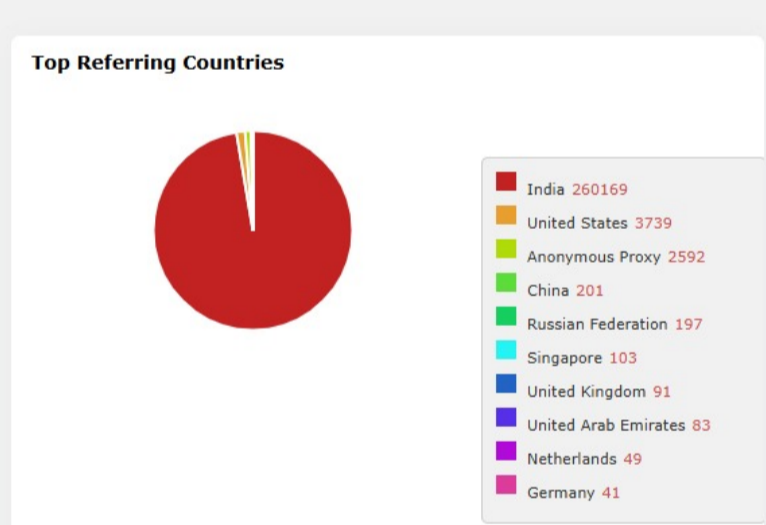

Visits Time Graph

Time	Visitors Graph	Visitors	Page Views
10:00 - 10:59	(16)%	196	288
11:00 - 11:59	(17)%	200	318
12:00 - 12:59	(18)%	217	320
13:00 - 13:59	(14)%	166	240
14:00 - 14:59	(0)%	0	0
15:00 - 15:59	(0)%	0	0
16:00 - 16:59	(0)%	0	0
17:00 - 17:59	(0)%	0	0
18:00 - 18:59	(0)%	0	0
19:00 - 19:59	(0)%	0	0

Traffic by Title

Rank	Title	Hits	Visit %	Bounce Rate
1	Home https://dmer.maharashtra.gov.in/english/	87,727 hits	32.66%	81.13%
2	Common Online Test (COT-2025) https://dmer.maharashtra.gov.in/english/cot-2025/	39,819 hits	14.82%	98.05%
3	Publication of Merit List for COT 2025 for Technical and Non-Technical Posts under Direct Service https://dmer.maharashtra.gov.in/english/publication-of-merit-list-for-competitive-examination-2025-for-technical-and-non-technical-posts-under-direct-service/	33,685 hits	12.54%	63.67%
4	MARKLIST OF COT 2025 https://dmer.maharashtra.gov.in/english/marklist-of-cot-2025/	16,034 hits	5.97%	20.34%
5	Dmer Dashboard https://dmer.maharashtra.gov.in/english/dmer-dashboard/	12,381 hits	4.61%	53.39%
6	Advertisement (2025-26) New #	6,553 hits	2.44%	97.51%
7	Group D https://dmer.maharashtra.gov.in/english/group-d/	6,124 hits	2.28%	100.00%
8	Contact Us https://dmer.maharashtra.gov.in/english/contact-us/	5,916 hits	2.20%	60.86%
9	Teaching (Contractual) https://dmer.maharashtra.gov.in/english/advertisement-2025-26/teaching-contractual/	4,495 hits	1.67%	90.82%
10	Non-Teaching (Contractual) https://dmer.maharashtra.gov.in/english/advertisement-2025-26/non-teaching-contractual/	3,499 hits	1.30%	87.02%

Traffic Sources

Rank	Referrer	Sessions	Hits %	Source Type
1	Direct Traffic	44,723	92%	DIRECT
2	sarkarresult.com.im	2,356	5%	REFERRAL
3	freejobalert.com	444	1%	REFERRAL
4	com.google.android.googlequicksearchbox	427	1%	REFERRAL
5	med-edu.in	244	1%	REFERRAL
6	bing.com	154	1%	REFERRAL
7	google.co.in	133	1%	REFERRAL
8	chatgpt.com	119	1%	REFERRAL
9	sarkarresultcm.in	107	1%	REFERRAL
10	in.search.yahoo.com	82	1%	REFERRAL