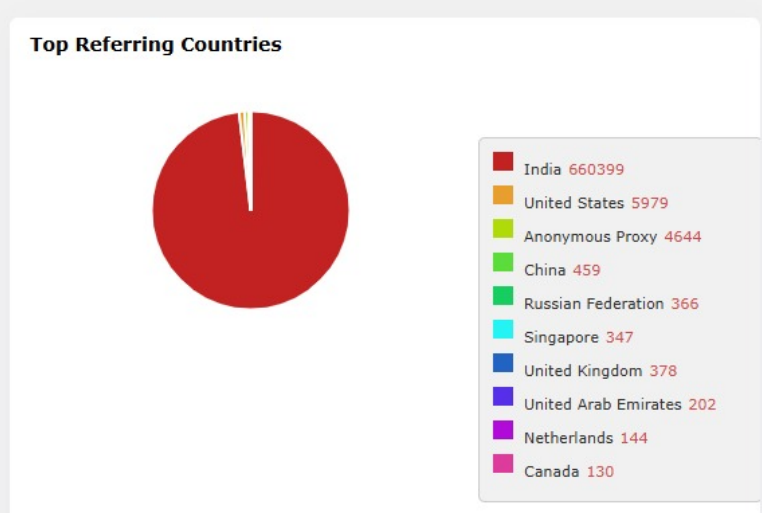

Visits Time Graph

Time	Visitors Graph	Visitors	Page Views
10:00 - 10:59	(17)%	169	264
11:00 - 11:59	(17)%	168	253
12:00 - 12:59	(16)%	159	259
13:00 - 13:59	(0)%	0	0
14:00 - 14:59	(0)%	0	0
15:00 - 15:59	(0)%	0	0
16:00 - 16:59	(0)%	0	0
17:00 - 17:59	(0)%	0	0
18:00 - 18:59	(0)%	0	0
19:00 - 19:59	(0)%	0	0

Traffic by Title

Rank	Title	Hits	Visit %	Bounce Rate
1	Home https://dmer.maharashtra.gov.in/english/	170,719 hits	25.44%	75.43%
2	Common Online Test (COT-2025) https://dmer.maharashtra.gov.in/english/cot-2025/	119,332 hits	17.78%	98.82%
3	Publication of Merit List for COT 2025 for Technical and Non-Technical Posts under Direct Service https://dmer.maharashtra.gov.in/english/publication-of-merit-list-for-competitive-examination-2025-for-technical-and-non-technical-posts-under-direct-service/	85,394 hits	12.73%	56.92%
4	Postgraduate (PG) https://dmer.maharashtra.gov.in/english/bond-service/postgraduate-pg/	26,497 hits	3.95%	98.99%
5	Provisional Merit List COT-2025 https://dmer.maharashtra.gov.in/english/provisional-merit-list-cot-2025/	24,642 hits	3.67%	46.71%
6	MARKLIST OF COT 2025 https://dmer.maharashtra.gov.in/english/marklist-of-cot-2025/	20,461 hits	3.05%	20.93%
7	Dmer Dashboard https://dmer.maharashtra.gov.in/english/dmer-dashboard/	15,776 hits	2.35%	54.83%
8	Group D https://dmer.maharashtra.gov.in/english/group-d/	12,326 hits	1.84%	100.00%
9	Teaching (Contractual) https://dmer.maharashtra.gov.in/english/advertisement-2025-26/teaching-contractual/	12,310 hits	1.83%	97.77%
10	Contact Us https://dmer.maharashtra.gov.in/english/contact-us/	12,263 hits	1.83%	60.72%

Traffic Sources

Rank	Referrer	Sessions	Hits %	Source Type
1	Direct Traffic	34,135	98%	DIRECT
2	com.google.android.googlequicksearchbox	230	1%	REFERRAL
3	med-edu.in	164	1%	REFERRAL
4	in.search.yahoo.com	117	1%	REFERRAL
5	testbook.com	92	1%	REFERRAL
6	chatgpt.com	80	1%	REFERRAL
7	google.co.in	72	1%	REFERRAL
8	duckduckgo.com	46	1%	REFERRAL
9	gemini.google.com	34	1%	REFERRAL
10	search.brave.com	28	1%	REFERRAL