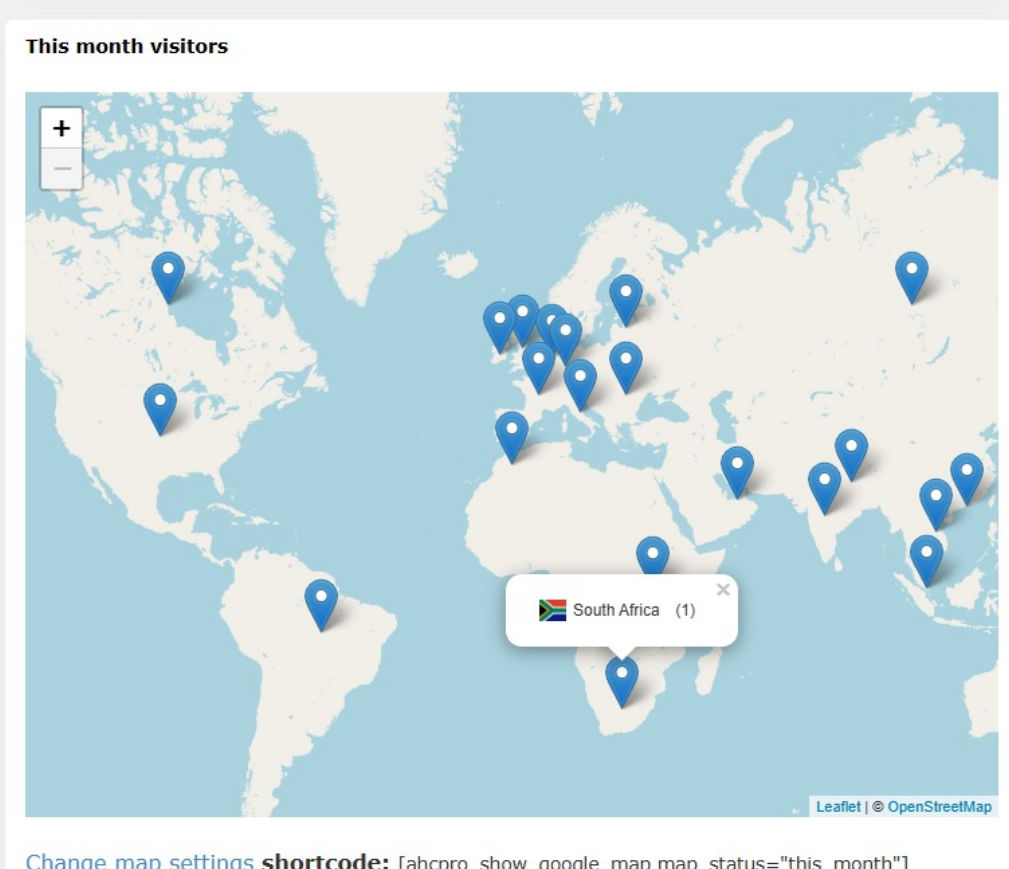

**8** Online Users

**1,010** Today's Visitors

**1,504** Today's Page Views

**819,133** All Time Search Engines

### Last 30 Days Traffic by IP

IP Address	Location	Time	Duration	Hits
106.221.208.5	India, Pune, Maharashtra	08 Apr 2026 @ 12:57 pm	00:00:01	1
120.62.26.56	India, Mumbai, Maharashtra	08 Apr 2026 @ 12:57 pm	00:00:01	1
103.62.16.35	India, Akola, Maharashtra	08 Apr 2026 @ 12:56 pm	00:00:01	1
47.11.118.109	India, Nagpur, Maharashtra	08 Apr 2026 @ 12:55 pm	00:00:01	1
152.58.7.186	India, Kolhāpur, Maharashtra	08 Apr 2026 @ 12:55 pm	00:00:16	2
152.59.7.119	India, Solapur, Maharashtra	08 Apr 2026 @ 12:55 pm	00:00:01	1
27.97.172.142	India, Nagpur, Maharashtra	08 Apr 2026 @ 12:55 pm	00:00:01	1
117.229.179.19	India, Korba, Chhattisgarh	08 Apr 2026 @ 12:54 pm	00:00:01	1
152.58.118.218	India, New Delhi, National Capital Territory of Delhi	08 Apr 2026 @ 12:54 pm	00:00:01	1
223.228.39.247	India, Pune, Maharashtra	08 Apr 2026 @ 12:53 pm	00:02:26	4

### Traffic by Countries

Rank	Flag	Country	Visitors	Page Views
1	India	India	421468	660401
2	United States	United States	3352	5979
3	Anonymous Proxy	Anonymous Proxy	3189	4644
4	China	China	458	459
5	Russian Federation	Russian Federation	339	366
6	Singapore	Singapore	307	347
7	United Kingdom	United Kingdom	240	378
8	United Arab Emirates	United Arab Emirates	132	202
9	Netherlands	Netherlands	120	144
10	Canada	Canada	82	130

### Traffic Sources

Rank	Referrer	Sessions	Hits %	Source Type
1	Direct Traffic	34,135	98%	DIRECT
2	com.google.android.googlequicksearchbox	230	1%	REFERRAL
3	med-edu.in	164	1%	REFERRAL
4	in.search.yahoo.com	117	1%	REFERRAL
5	testbook.com	92	1%	REFERRAL
6	chatgpt.com	80	1%	REFERRAL
7	google.co.in	72	1%	REFERRAL
8	duckduckgo.com	46	1%	REFERRAL
9	gemini.google.com	34	1%	REFERRAL
10	search.brave.com	28	1%	REFERRAL