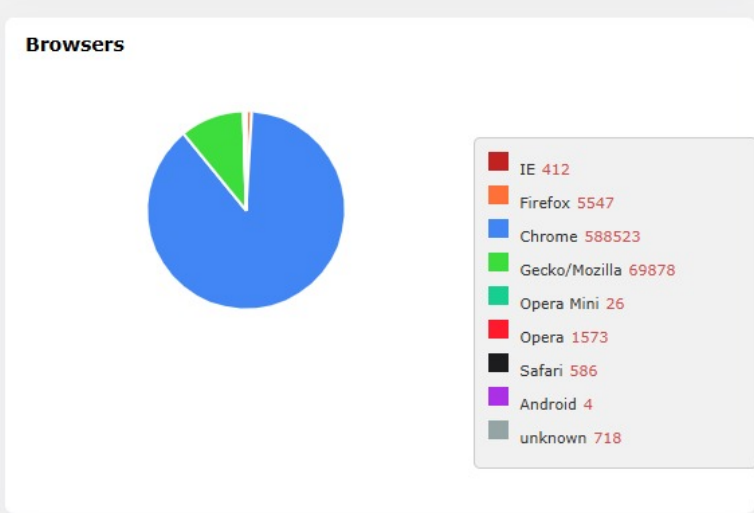

Visits Time Graph

Time	Visitors Graph	Visitors	Page Views
10:00 - 10:59	(17)%	169	264
11:00 - 11:59	(17)%	168	253
12:00 - 12:59	(16)%	159	259
13:00 - 13:59	(0)%	0	0
14:00 - 14:59	(0)%	0	0
15:00 - 15:59	(0)%	0	0
16:00 - 16:59	(0)%	0	0
17:00 - 17:59	(0)%	0	0
18:00 - 18:59	(0)%	0	0
19:00 - 19:59	(0)%	0	0

Traffic by Title

Rank	Title	Hits	Visit %	Bounce Rate
1	Home https://dmer.maharashtra.gov.in/english/	170,719 hits	25.44%	75.43%
2	Common Online Test (COT-2025) https://dmer.maharashtra.gov.in/english/cot-2025/	119,332 hits	17.78%	98.82%
3	Publication of Merit List for COT 2025 for Technical and Non-Technical Posts under Direct Service https://dmer.maharashtra.gov.in/english/publication-of-merit-list-for-competitive-examination-2025-for-technical-and-non-technical-posts-under-direct-service/	85,394 hits	12.73%	56.92%
4	Postgraduate (PG) https://dmer.maharashtra.gov.in/english/bond-service/postgraduate-pg/	26,497 hits	3.95%	98.99%
5	Provisional Merit List COT-2025 https://dmer.maharashtra.gov.in/english/provisional-merit-list-cot-2025/	24,642 hits	3.67%	46.71%
6	MARKLIST OF COT 2025 https://dmer.maharashtra.gov.in/english/marklist-of-cot-2025/	20,461 hits	3.05%	20.93%
7	Dmer Dashboard https://dmer.maharashtra.gov.in/english/dmer-dashboard/	15,776 hits	2.35%	54.83%
8	Group D https://dmer.maharashtra.gov.in/english/group-d/	12,326 hits	1.84%	100.00%
9	Teaching (Contractual) https://dmer.maharashtra.gov.in/english/advertisement-2025-26/teaching-contractual/	12,310 hits	1.83%	97.77%
10	Contact Us https://dmer.maharashtra.gov.in/english/contact-us/	12,263 hits	1.83%	60.72%

Traffic Sources

Rank	Referrer	Sessions	Hits %	Source Type
1	Direct Traffic	34,135	98%	DIRECT
2	com.google.android.googlequicksearchbox	230	1%	REFERRAL
3	med-edu.in	164	1%	REFERRAL
4	in.search.yahoo.com	117	1%	REFERRAL
5	testbook.com	92	1%	REFERRAL
6	chatgpt.com	80	1%	REFERRAL
7	google.co.in	72	1%	REFERRAL
8	duckduckgo.com	46	1%	REFERRAL
9	gemini.google.com	34	1%	REFERRAL
10	search.brave.com	28	1%	REFERRAL