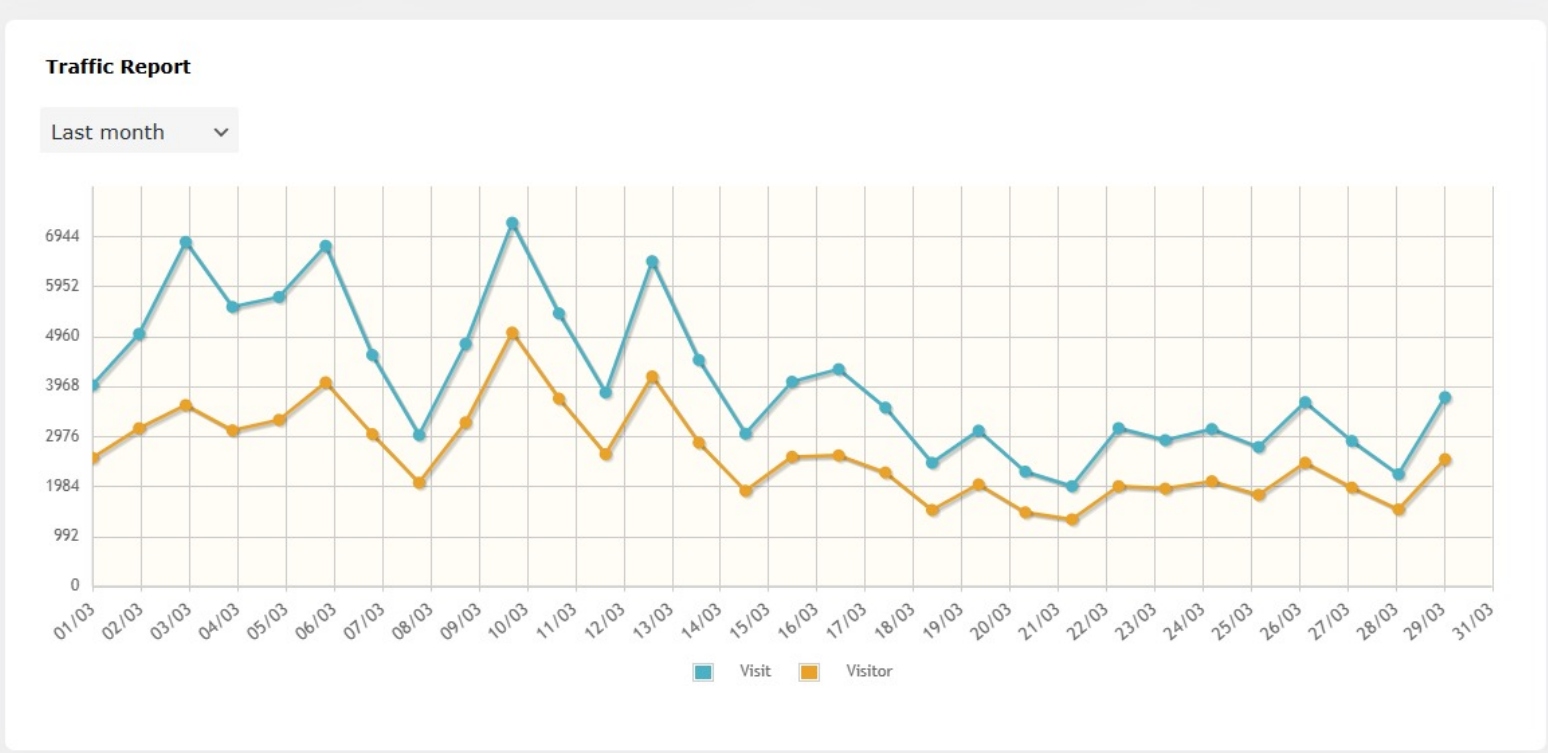

**8** Online Users

**1,010** Today's Visitors

**1,504** Today's Page Views

**819,133** All Time Search Engines

### Summary Statistics

	Visitors	Page Views
Today	1,010	1,504
Yesterday	2,417	3,688
Last 7 Days	14,424	23,387
Last 30 Days	72,525	111,642
This Year	437,749	682,879
<b>Total</b>	<b>437,749</b>	<b>682,879</b>
New Visitors	196,100	
Returning Visitors	74,703	
Bounce Rate	64.3%	
Avg. Session	30m 52s	

### Visits Time Graph

Time	Visitors Graph	Visitors	Page Views
10:00 - 10:59	(17)%	169	264
11:00 - 11:59	(17)%	168	253
<b>12:00 - 12:59</b>	<b>(16)%</b>	<b>159</b>	<b>259</b>
13:00 - 13:59	(0)%	0	0
14:00 - 14:59	(0)%	0	0
15:00 - 15:59	(0)%	0	0
16:00 - 16:59	(0)%	0	0
17:00 - 17:59	(0)%	0	0
18:00 - 18:59	(0)%	0	0
19:00 - 19:59	(0)%	0	0