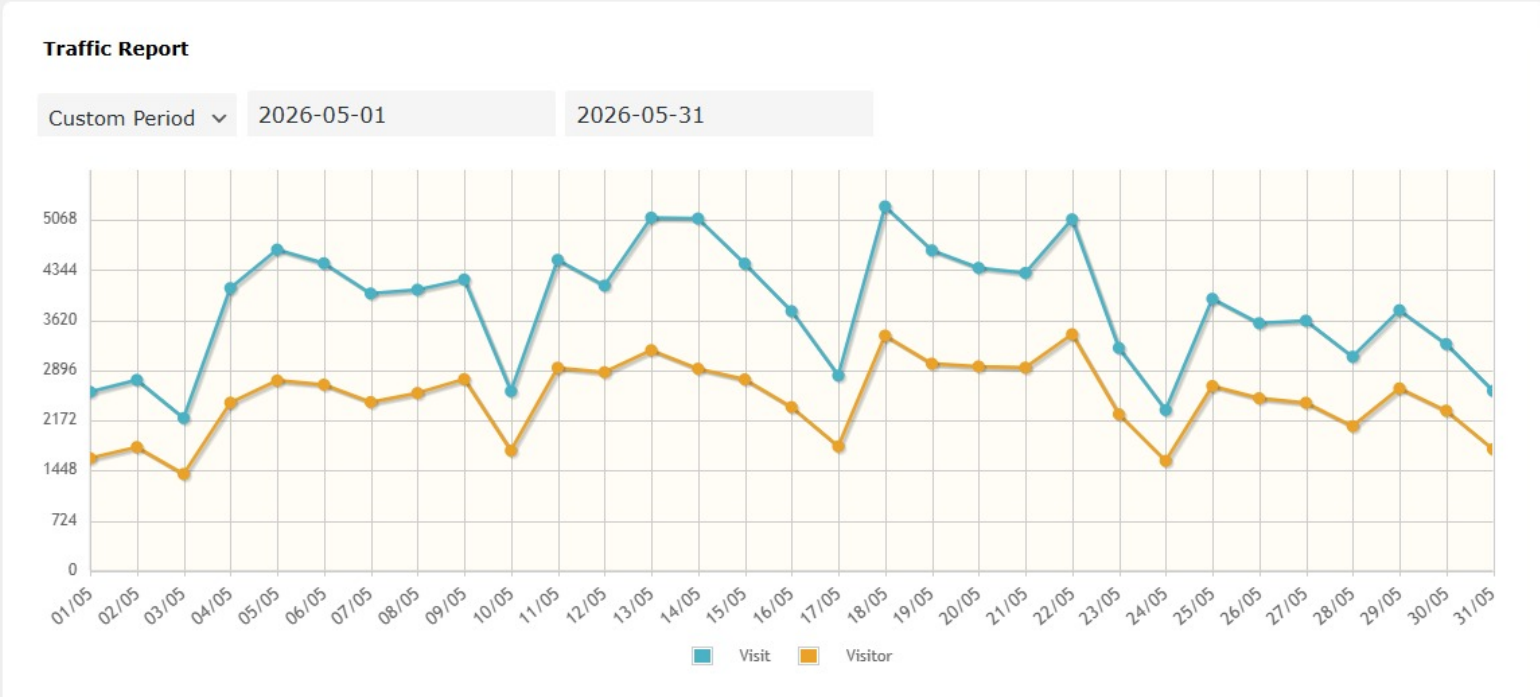

**6**  
Online Users

**539**  
Today's Visitors

**772**  
Today's Page Views

**1,046,234**  
All Time Search Engines

### Summary Statistics

	Visitors	Page Views
Today	539	772
Yesterday	2,706	3,900
Last 7 Days	14,477	21,027
Last 30 Days	76,838	117,807
This Year	564,680	879,134
<b>Total</b>	<b>564,680</b>	<b>879,134</b>
New Visitors	230,117	
Returning Visitors	92,293	
Bounce Rate	64.8%	
Avg. Session	31m 17s	

### Last 30 Days Traffic by IP

IP Address	Location	Time	Duration	Hits
152.59.4.98	India, Vadodara, Gujarat	02 Jun 2026 @ 10:18 am	00:00:01	1
152.58.15.153	India, Navi Mumbai, Maharashtra	02 Jun 2026 @ 10:18 am	00:00:01	1
106.219.201.112	India, Jaipur, Rajasthan	02 Jun 2026 @ 10:17 am	00:00:01	1
152.56.8.36	India, Aurangabad, Maharashtra	02 Jun 2026 @ 10:17 am	00:00:01	1
152.59.57.57	India, Nashik, Maharashtra	02 Jun 2026 @ 10:16 am	00:01:02	3
122.252.236.219	India, Mumbai, Maharashtra	02 Jun 2026 @ 10:16 am	00:00:01	2
103.156.207.10	India, Nandurbar, Maharashtra	02 Jun 2026 @ 10:15 am	00:01:14	3
152.58.46.89	India, Mumbai, Maharashtra	02 Jun 2026 @ 10:15 am	00:03:12	2
47.11.21.189	India, Wardha, Maharashtra	02 Jun 2026 @ 10:13 am	00:00:01	1
152.56.5.162	India, Mangaluru, Karnataka	02 Jun 2026 @ 10:13 am	00:00:04	2

### Visits Time Graph

Time	Visitors Graph	Visitors	Page Views
10:00 - 10:59	(8)%	41	66
11:00 - 11:59	(0)%	0	0
12:00 - 12:59	(0)%	0	0
13:00 - 13:59	(0)%	0	0
14:00 - 14:59	(0)%	0	0
15:00 - 15:59	(0)%	0	0
16:00 - 16:59	(0)%	0	0
17:00 - 17:59	(0)%	0	0
18:00 - 18:59	(0)%	0	0
19:00 - 19:59	(0)%	0	0