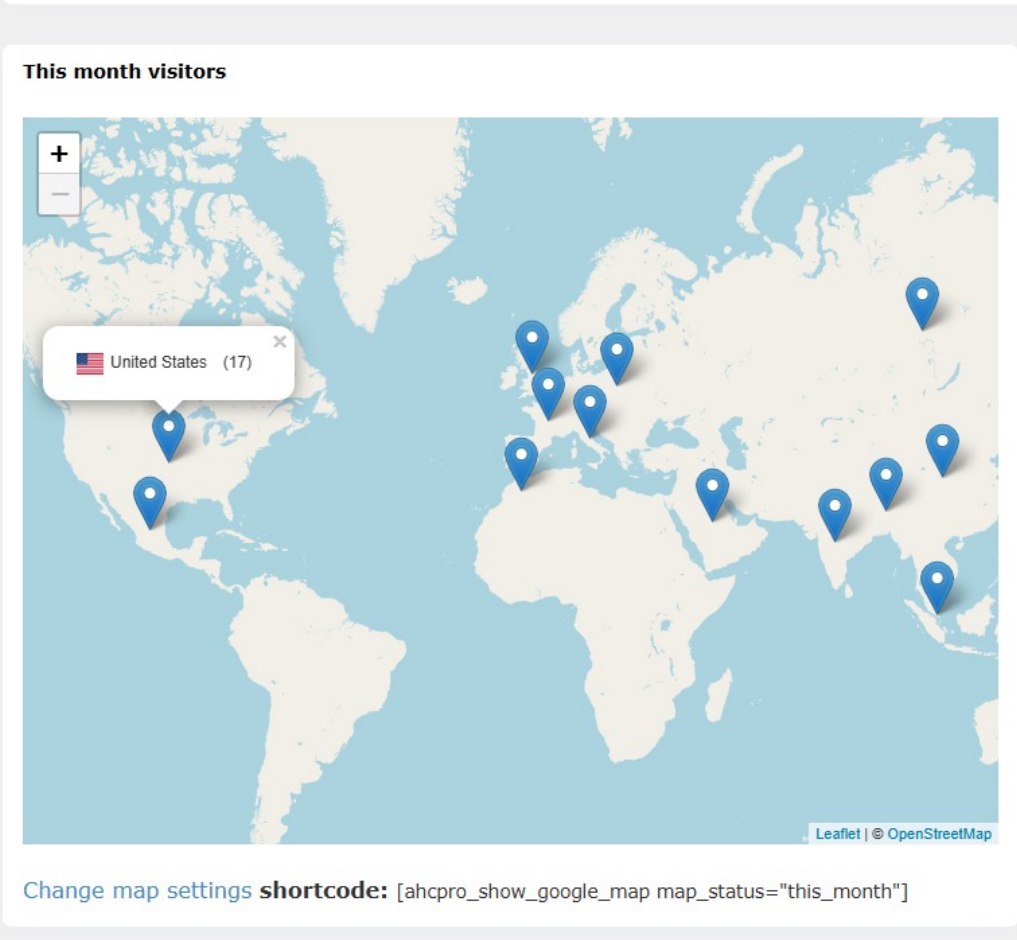

**6**  
Online Users

**539**  
Today's Visitors

**772**  
Today's Page Views

**1,046,234**  
All Time Search Engines

### Last 30 Days Traffic by IP

IP Address	Location	Time	Duration	Hits
152.59.4.98	India, Vadodara, Gujarat	02 Jun 2026 @ 10:18 am	00:00:01	1
152.58.15.153	India, Navi Mumbai, Maharashtra	02 Jun 2026 @ 10:18 am	00:00:01	1
106.219.201.112	India, Jaipur, Rajasthan	02 Jun 2026 @ 10:17 am	00:00:01	1
152.56.8.36	India, Aurangabad, Maharashtra	02 Jun 2026 @ 10:17 am	00:00:01	1
152.59.57.57	India, Nashik, Maharashtra	02 Jun 2026 @ 10:16 am	00:01:02	3
122.252.236.219	India, Mumbai, Maharashtra	02 Jun 2026 @ 10:16 am	00:00:01	2
103.156.207.10	India, Nandurbar, Maharashtra	02 Jun 2026 @ 10:15 am	00:01:14	3
152.58.46.89	India, Mumbai, Maharashtra	02 Jun 2026 @ 10:15 am	00:03:12	2
47.11.21.189	India, Wardha, Maharashtra	02 Jun 2026 @ 10:13 am	00:00:01	1
152.56.5.162	India, Mangaluru, Karnataka	02 Jun 2026 @ 10:13 am	00:00:04	2

### Today's Visitors by Country

No.	Country	Country Name	Visitors
1	India	India	526
2	United States	United States	7
3	Singapore	Singapore	6
4	France	France	1
5	China	China	1

### Traffic Sources

Rank	Referrer	Sessions	Hits %	Source Type
1	Direct Traffic	37,211	97%	DIRECT
2	com.google.android.googlequicksearchbox	315	1%	REFERRAL
3	chatgpt.com	235	1%	REFERRAL
4	med-edu.in	179	1%	REFERRAL
5	testbook.com	91	1%	REFERRAL
6	in.search.yahoo.com	75	1%	REFERRAL
7	youtube.com	50	1%	REFERRAL
8	youtube.com	50	1%	SOCIAL MEDIA
9	google.co.in	43	1%	REFERRAL
10	mahabharti.in	38	1%	REFERRAL