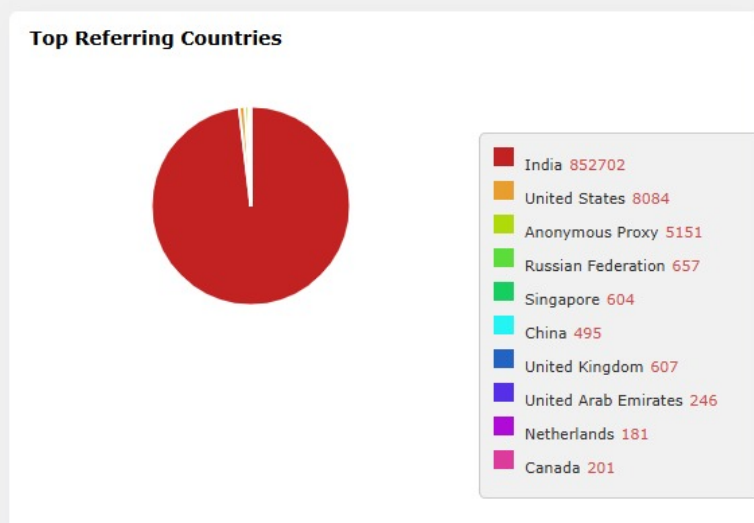

Visits Time Graph

Time	Visitors Graph	Visitors	Page Views
10:00 - 10:59	(8)%	41	66
11:00 - 11:59	(0)%	0	0
12:00 - 12:59	(0)%	0	0
13:00 - 13:59	(0)%	0	0
14:00 - 14:59	(0)%	0	0
15:00 - 15:59	(0)%	0	0
16:00 - 16:59	(0)%	0	0
17:00 - 17:59	(0)%	0	0
18:00 - 18:59	(0)%	0	0
19:00 - 19:59	(0)%	0	0

Traffic by Title

Rank	Title	Hits	Visit %	Bounce Rate
1	Home https://dmer.maharashtra.gov.in/english/	208,399 hits	24.10%	76.67%
2	Common Online Test (COT-2025) https://dmer.maharashtra.gov.in/english/cot-2025/	172,921 hits	20.00%	99.48%
3	Publication of Merit List for COT 2025 for Technical and Non-Technical Posts under Direct Service https://dmer.maharashtra.gov.in/english/publication-of-merit-list-for-competitive-examination-2025-for-technical-and-non-technical-posts-under-direct-service/	95,459 hits	11.04%	55.73%
4	Postgraduate (PG) https://dmer.maharashtra.gov.in/english/bond-service/postgraduate-pg/	32,318 hits	3.74%	99.02%
5	Provisional Merit List COT-2025 https://dmer.maharashtra.gov.in/english/provisional-merit-list-cot-2025/	27,228 hits	3.15%	46.79%
6	MARKLIST OF COT 2025 https://dmer.maharashtra.gov.in/english/marklist-of-cot-2025/	21,557 hits	2.49%	21.29%
7	Dmer Dashboard https://dmer.maharashtra.gov.in/english/dmer-dashboard/	16,959 hits	1.96%	56.41%
8	Teaching (Contractual) https://dmer.maharashtra.gov.in/english/advertisement-2025-26/teaching-contractual/	16,355 hits	1.89%	100.00%
9	Contact Us https://dmer.maharashtra.gov.in/english/contact-us/	15,936 hits	1.84%	60.29%
10	Notice https://dmer.maharashtra.gov.in/english/bond-service/bond-service-notice/	14,878 hits	1.72%	67.12%

Traffic Sources

Rank	Referrer	Sessions	Hits %	Source Type
1	Direct Traffic	37,211	97%	DIRECT
2	com.google.android.googlequicksearchbox	315	1%	REFERRAL
3	chatgpt.com	235	1%	REFERRAL
4	med-edu.in	179	1%	REFERRAL
5	testbook.com	91	1%	REFERRAL
6	in.search.yahoo.com	75	1%	REFERRAL
7	youtube.com	50	1%	REFERRAL
8	youtube.com	50	1%	SOCIAL MEDIA
9	google.co.in	43	1%	REFERRAL
10	mahabharti.in	38	1%	REFERRAL