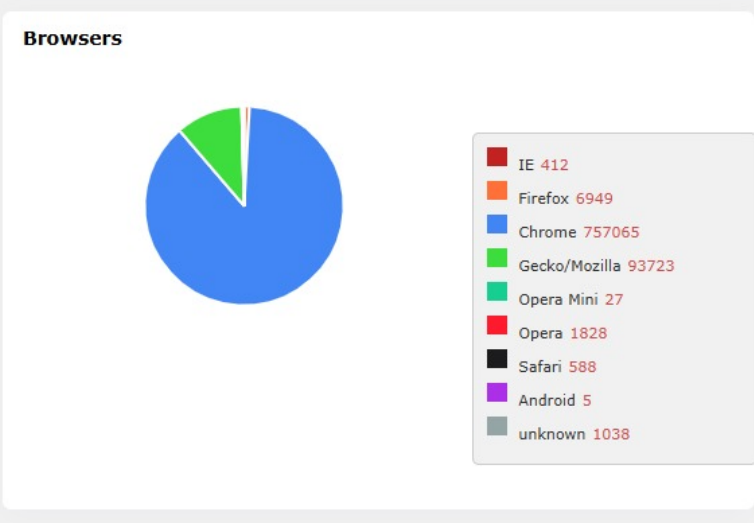

Visits Time Graph

Time	Visitors Graph	Visitors	Page Views
10:00 - 10:59	(8)%	41	66
11:00 - 11:59	(0)%	0	0
12:00 - 12:59	(0)%	0	0
13:00 - 13:59	(0)%	0	0
14:00 - 14:59	(0)%	0	0
15:00 - 15:59	(0)%	0	0
16:00 - 16:59	(0)%	0	0
17:00 - 17:59	(0)%	0	0
18:00 - 18:59	(0)%	0	0
19:00 - 19:59	(0)%	0	0

Traffic by Title

Rank	Title	Hits	Visit %	Bounce Rate
1	Home https://dmer.maharashtra.gov.in/english/	208,399 hits	24.10%	76.67%
2	Common Online Test (COT-2025) https://dmer.maharashtra.gov.in/english/cot-2025/	172,921 hits	20.00%	99.48%
3	Publication of Merit List for COT 2025 for Technical and Non-Technical Posts under Direct Service https://dmer.maharashtra.gov.in/english/publication-of-merit-list-for-competitive-examination-2025-for-technical-and-non-technical-posts-under-direct-service/	95,459 hits	11.04%	55.73%
4	Postgraduate (PG) https://dmer.maharashtra.gov.in/english/bond-service/postgraduate-pg/	32,318 hits	3.74%	99.02%
5	Provisional Merit List COT-2025 https://dmer.maharashtra.gov.in/english/provisional-merit-list-cot-2025/	27,228 hits	3.15%	46.79%
6	MARKLIST OF COT 2025 https://dmer.maharashtra.gov.in/english/marklist-of-cot-2025/	21,557 hits	2.49%	21.29%
7	Dmer Dashboard https://dmer.maharashtra.gov.in/english/dmer-dashboard/	16,959 hits	1.96%	56.41%
8	Teaching (Contractual) https://dmer.maharashtra.gov.in/english/advertisement-2025-26/teaching-contractual/	16,355 hits	1.89%	100.00%
9	Contact Us https://dmer.maharashtra.gov.in/english/contact-us/	15,936 hits	1.84%	60.29%
10	Notice https://dmer.maharashtra.gov.in/english/bond-service/bond-service-notice/	14,878 hits	1.72%	67.12%

Traffic Sources

Rank	Referrer	Sessions	Hits %	Source Type
1	Direct Traffic	37,211	97%	DIRECT
2	com.google.android.googlequicksearchbox	315	1%	REFERRAL
3	chatgpt.com	235	1%	REFERRAL
4	med-edu.in	179	1%	REFERRAL
5	testbook.com	91	1%	REFERRAL
6	in.search.yahoo.com	75	1%	REFERRAL
7	youtube.com	50	1%	REFERRAL
8	youtube.com	50	1%	SOCIAL MEDIA
9	google.co.in	43	1%	REFERRAL
10	mahabharti.in	38	1%	REFERRAL