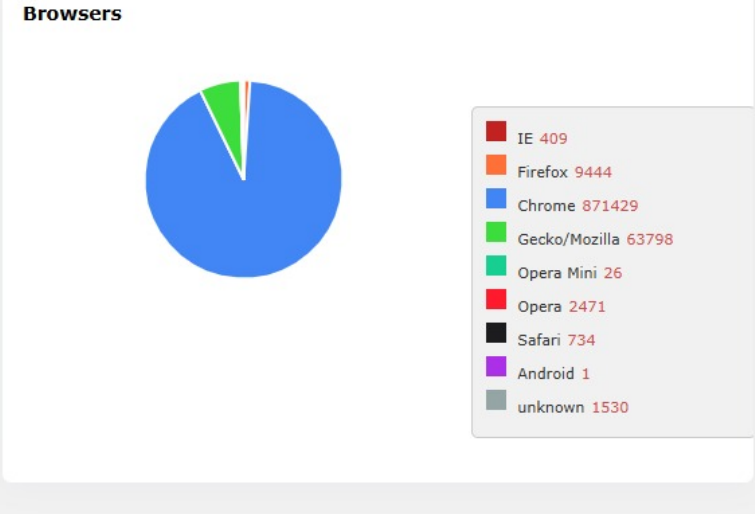

Visits Time Graph

Time	Visitors Graph	Visitors	Page Views
10:00 - 10:59	(6)%	49	88
11:00 - 11:59	(0)%	0	0
12:00 - 12:59	(0)%	0	0
13:00 - 13:59	(0)%	0	0
14:00 - 14:59	(0)%	0	0
15:00 - 15:59	(0)%	0	0
16:00 - 16:59	(0)%	0	0
17:00 - 17:59	(0)%	0	0
18:00 - 18:59	(0)%	0	0
19:00 - 19:59	(0)%	0	0

Traffic by Title

Rank	Title	Hits	Visit %	Bounce Rate
1	मुखपृष्ठ https://dmer.maharashtra.gov.in/	432,289 hits	45.07%	73.05%
2	स्पर्धा परीक्षा - २०२५ https://dmer.maharashtra.gov.in/%e0%a4%b8%e0%a4%bf-%e0%a4%9f%e0%a5%80-%e0%a5%a8%e0%a5%a6%e0%a5%a8%e0%a5%ab/	231,740 hits	24.16%	99.35%
3	MARKLIST OF COT 2025 https://dmer.maharashtra.gov.in/marklist-of-cot-2025/	32,773 hits	3.42%	16.52%
4	तासुर्ती गुणवत्ता यादी COT-2025 - १९ जानेवारी, २०२६ https://dmer.maharashtra.gov.in/%e0%a4%e0%a4%be%e0%a4%b5%e0%a4%b3%e0%a4%b8%e0%a5%8d%e0%a4%aa%e0%a5%81%e0%a4%b0%e0%a4%a4%e0%a5%80-%e0%a4%af%e0%a4%be%e0%a4%6%e0%a5%80-cot/	20,412 hits	2.13%	19.12%
5	सरळसेवेने तांत्रिक व अतिरिक्त संवर्गातील पदांसाठी स्पर्धा परीक्षा - २०२५ गुणांकन यादी प्रसिद्ध करणु https://dmer.maharashtra.gov.in/%e0%a4%b8%e0%a4%b3%e0%a4%b8%e0%a5%87%e0%a4%b5%e0%a5%87%e0%a4%a8%e0%a5%87-%e0%a4%85%e0%a4%be%e0%a4%be/	19,140 hits	2.00%	16.27%
6	गट-उ https://dmer.maharashtra.gov.in/%e0%a4%9c%e0%a4%be%e0%a4%b9%e0%a4%bf%e0%a4%b0%e0%a4%be%e0%a4%4/group-d/	17,088 hits	1.78%	100.00%
7	निविदा सूचना https://dmer.maharashtra.gov.in/%e0%a4%a8%e0%a4%bf%e0%a4%b5%e0%a4%bf%e0%a4%a6%e0%a4%be-%e0%a4%bb%e0%a5%82%e0%a4%9a%e0%a4%a8%e0%a4%be/	13,297 hits	1.39%	9.66%
8	DMER डॅशबोर्ड https://dmer.maharashtra.gov.in/dmer-%e0%a4%1%e0%a5%85%e0%a4%b6%e0%a4%ac%e0%a5%8b%e0%a4%b0%e0%a5%8d%e0%a4%a1/	12,985 hits	1.35%	23.99%
9	COT 2025 Technical Post Eligible https://dmer.maharashtra.gov.in/cot-2025-technical-post-eligible-not-eligible-list/	12,643 hits	1.32%	25.27%
10	गट-उ तासुर्ती गुणवत्ता यादी https://dmer.maharashtra.gov.in/class-4-recruitment-2025-provisional-merit-list/	11,248 hits	1.17%	52.20%