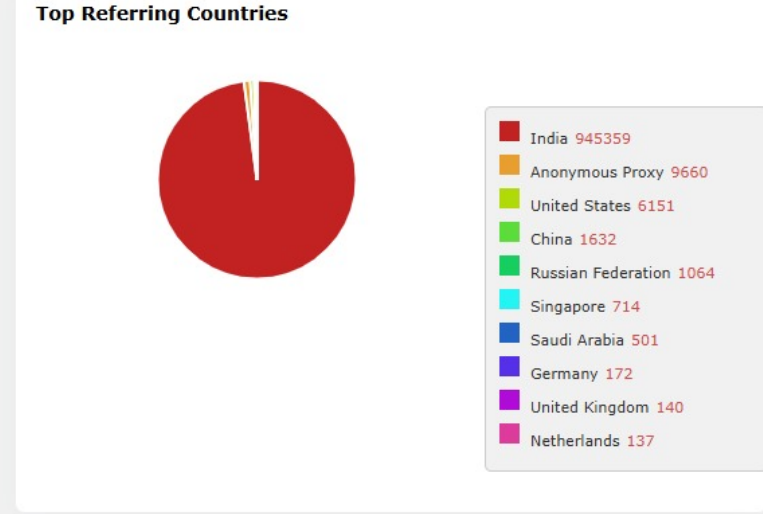

Visits Time Graph

Time	Visitors Graph	Visitors	Page Views
10:00 - 10:59	(6)%	49	88
11:00 - 11:59	(0)%	0	0
12:00 - 12:59	(0)%	0	0
13:00 - 13:59	(0)%	0	0
14:00 - 14:59	(0)%	0	0
15:00 - 15:59	(0)%	0	0
16:00 - 16:59	(0)%	0	0
17:00 - 17:59	(0)%	0	0
18:00 - 18:59	(0)%	0	0
19:00 - 19:59	(0)%	0	0

Traffic by Title

Rank	Title	Hits	Visit %	Bounce Rate
1	मुखपृष्ठ https://dmer.maharashtra.gov.in/	432,289 hits	45.07%	73.05%
2	स्पर्धा परीक्षा - २०२५ https://dmer.maharashtra.gov.in/%e0%a4%b8%e0%a4%bf-%e0%a4%9f%e0%a5%80-%e0%a5%a8%e0%a5%a6%e0%a5%a8%e0%a5%ab/	231,740 hits	24.16%	99.35%
3	MARKLIST OF COT 2025 https://dmer.maharashtra.gov.in/marklist-of-cot-2025/	32,773 hits	3.42%	16.52%
4	तासुर्ती गुणवत्ता यादी COT-2025 - १९ जानेवारी, २०२६ https://dmer.maharashtra.gov.in/%e0%a4%e0%a4%be%e0%a4%b5%e0%a4%b3%e0%a4%b8%e0%a5%8d%e0%a4%aa%e0%a5%81%e0%a4%b0%e0%a4%a4%e0%a5%80-%e0%a4%af%e0%a4%be%e0%a4%6%e0%a5%80-cot/	20,412 hits	2.13%	19.12%
5	सरळसेवेने तांत्रिक व अतिरिक्त संवर्गातील पदांसाठी स्पर्धा परीक्षा - २०२५ गुणांकन यादी प्रसिद्ध करणु https://dmer.maharashtra.gov.in/%e0%a4%b8%e0%a4%b3%e0%a4%b8%e0%a5%87%e0%a4%b5%e0%a5%87%e0%a4%a8%e0%a5%87-%e0%a4%85%e0%a4%be%e0%a4%be/	19,140 hits	2.00%	16.27%
6	गट-उ https://dmer.maharashtra.gov.in/%e0%a4%9c%e0%a4%be%e0%a4%b9%e0%a4%bf%e0%a4%b0%e0%a4%be%e0%a4%4/group-d/	17,088 hits	1.78%	100.00%
7	निविदा सूचना https://dmer.maharashtra.gov.in/%e0%a4%a8%e0%a4%bf%e0%a4%b5%e0%a4%bf%e0%a4%a6%e0%a4%be-%e0%a4%bb%e0%a5%82%e0%a4%9a%e0%a4%a8%e0%a4%be/	13,297 hits	1.39%	9.66%
8	DMER डॅशबोर्ड https://dmer.maharashtra.gov.in/dmer-%e0%a4%1%e0%a5%85%e0%a4%b6%e0%a4%ac%e0%a5%8b%e0%a4%b0%e0%a5%8d%e0%a4%a1/	12,985 hits	1.35%	23.99%
9	COT 2025 Technical Post Eligible https://dmer.maharashtra.gov.in/cot-2025-technical-post-eligible-not-eligible-list/	12,643 hits	1.32%	25.27%
10	गट-उ तासुर्ती गुणवत्ता यादी https://dmer.maharashtra.gov.in/class-4-recruitment-2025-provisional-merit-list/	11,248 hits	1.17%	52.20%