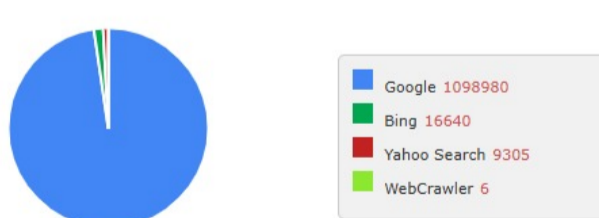

Search Engines

Visits Time Graph

Time	Visitors Graph	Visitors	Page Views
10:00 - 10:59	(15)%	185	336
11:00 - 11:59	(18)%	217	399
12:00 - 12:59	(19)%	234	436
13:00 - 13:59	(1)%	6	21
14:00 - 14:59	(0)%	0	0
15:00 - 15:59	(0)%	0	0
16:00 - 16:59	(0)%	0	0
17:00 - 17:59	(0)%	0	0
18:00 - 18:59	(0)%	0	0
19:00 - 19:59	(0)%	0	0

Traffic Sources

Rank	Referrer	Sessions	Hits %	Source Type
1	Direct Traffic	57,658	96%	DIRECT
2	med-edu.in	1,118	2%	REFERRAL
3	com.google.android.googlequicksearchbox	774	2%	REFERRAL
4	in.search.yahoo.com	332	1%	REFERRAL
5	govnokri.in	141	1%	REFERRAL
6	google.co.in	95	1%	REFERRAL
7	mahasarkar.co.in	79	1%	REFERRAL
8	duckduckgo.com	63	1%	REFERRAL
9	gemini.google.com	59	1%	REFERRAL
10	chatgpt.com	59	1%	REFERRAL