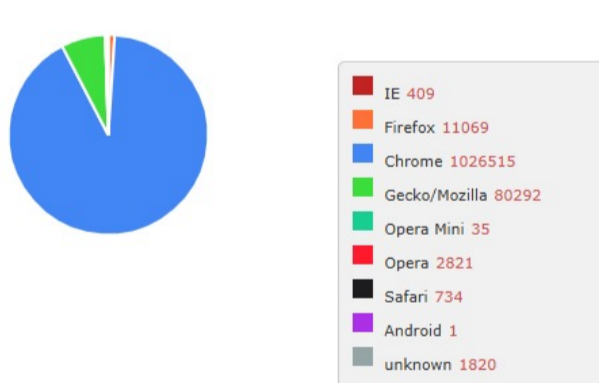

9 Online Users

1,267 Today's Visitors

2,326 Today's Page Views

1,124,934 All Time Search Engines

Traffic Report

Custom Period From Date To Date

All Countries

Change map settings [shortcode: [ahcpro_show_google_map map_status="all"]](#)

Summary Statistics

	Visitors	Page Views
Today	1,267	2,326
Yesterday	2,957	5,137
Last 7 Days	17,908	32,338
Last 30 Days	87,912	149,086
This Year	692,588	1,148,199
Total	692,588	1,148,199
New Visitors	244,896	
Returning Visitors	109,624	
Bounce Rate	58.1%	
Avg. Session	29m 42s	

Search Engines Summary Statistics

Engine	Total
Google	1,098,983
Bing	16,640
Yahoo Search	9,305
WebCrawler	6
Total	1,124,934

Last 30 Days Traffic by IP

IP Address	Location	Time	Duration	Hits
152.58.7.46	India, Raver, Maharashtra	08 Apr 2026 @ 01:02 pm	00:00:12	2
27.60.44.150	India, Mira Bhayandar, Maharashtra	08 Apr 2026 @ 01:02 pm	00:00:16	2
223.228.128.131	India, Pune, Maharashtra	08 Apr 2026 @ 01:01 pm	00:00:40	3
223.185.41.235	India, Nagpur, Maharashtra	08 Apr 2026 @ 01:00 pm	00:00:38	2
14.139.120.198	India, Wardha, Maharashtra	08 Apr 2026 @ 01:00 pm	00:00:01	1
36.255.181.252	India, Sirūr, Maharashtra	08 Apr 2026 @ 01:00 pm	00:00:06	2
152.58.16.105	India, Pune, Maharashtra	08 Apr 2026 @ 12:59 pm	00:01:40	3
223.185.41.163	India, Nagpur, Maharashtra	08 Apr 2026 @ 12:59 pm	00:01:41	3
59.95.119.253	India, Pandharkawada, Maharashtra	08 Apr 2026 @ 12:58 pm	00:00:01	1
157.32.117.138	India, Nagpur, Maharashtra	08 Apr 2026 @ 12:58 pm	00:00:01	1

Today's Visitors by Country

No.	Country	Country Name	Visitors
1	India	India	1252
2	United States	United States	11
3	Singapore	Singapore	3
4	Russian Federation	Russian Federation	3
5	China	China	1

Traffic by Countries