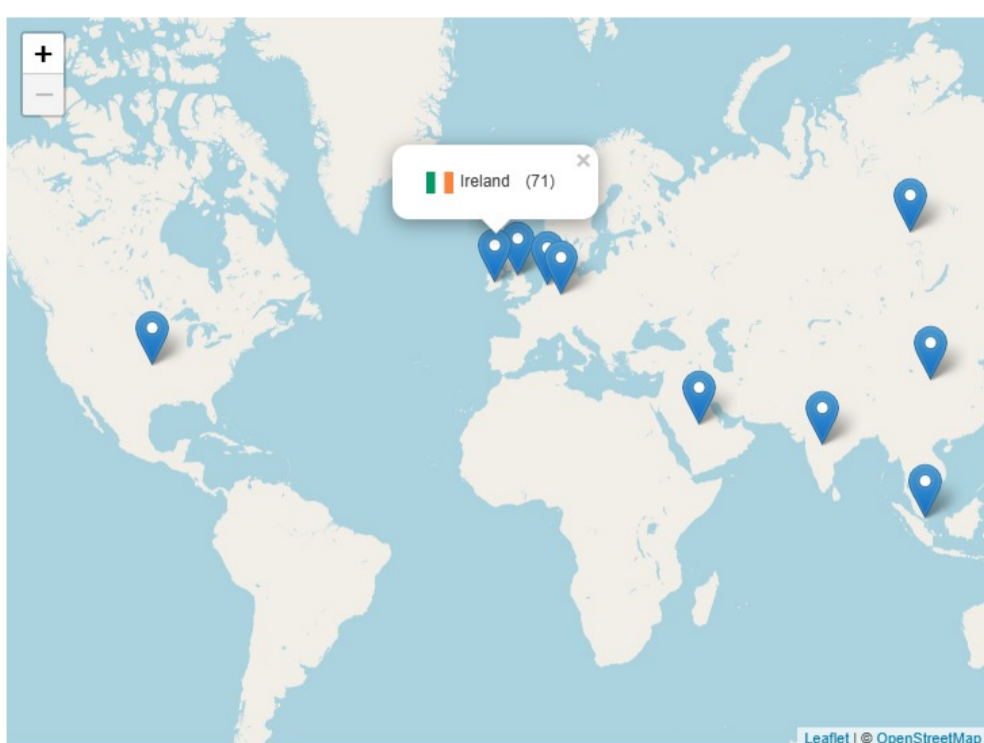

All Countries

Change map settings [shortcode: [ahcpro_show_google_map map_status="all"]](#)

Summary Statistics

	Visitors	Page Views
Today	1,267	2,326
Yesterday	2,957	5,137
Last 7 Days	17,908	32,338
Last 30 Days	87,912	149,086
This Year	692,588	1,148,199
Total	692,588	1,148,199
New Visitors	244,896	
Returning Visitors	109,624	
Bounce Rate	58.1%	
Avg. Session	29m 42s	

Search Engines Summary Statistics

Engine	Total
Google	1,098,983
Bing	16,640
Yahoo Search	9,305
WebCrawler	6
Total	1,124,934

Last 30 Days Traffic by IP

IP Address	Location	Time	Duration	Hits
152.58.7.46	India, Raver, Maharashtra	08 Apr 2026 @ 01:02 pm	00:00:12	2
27.60.44.150	India, Mira Bhayandar, Maharashtra	08 Apr 2026 @ 01:02 pm	00:00:16	2
223.228.128.131	India, Pune, Maharashtra	08 Apr 2026 @ 01:01 pm	00:00:40	3
223.185.41.235	India, Nagpur, Maharashtra	08 Apr 2026 @ 01:00 pm	00:00:38	2
14.139.120.198	India, Wardha, Maharashtra	08 Apr 2026 @ 01:00 pm	00:00:01	1
36.255.181.252	India, Sirūr, Maharashtra	08 Apr 2026 @ 01:00 pm	00:00:06	2
152.58.16.105	India, Pune, Maharashtra	08 Apr 2026 @ 12:59 pm	00:01:40	3
223.185.41.163	India, Nagpur, Maharashtra	08 Apr 2026 @ 12:59 pm	00:01:41	3
59.95.119.253	India, Pandharkawada, Maharashtra	08 Apr 2026 @ 12:58 pm	00:00:01	1
157.32.117.138	India, Nagpur, Maharashtra	08 Apr 2026 @ 12:58 pm	00:00:01	1

Today's Visitors by Country

No.	Country	Country Name	Visitors
1	India	India	1252
2	United States	United States	11
3	Singapore	Singapore	3
4	Russian Federation	Russian Federation	3
5	China	China	1

Traffic by Countries

Rank	Flag	Country	Visitors	Page Views
1	India	India	672968	1120549
2	Anonymous Proxy	Anonymous Proxy	6775	10166
3	United States	United States	4080	7058
4	China	China	1781	1815
5	Russian Federation	Russian Federation	1019	1194
6	Singapore	Singapore	789	844
7	Saudi Arabia	Saudi Arabia	322	506
8	Germany	Germany	151	187
9	United Kingdom	United Kingdom	121	167
10	Netherlands	Netherlands	120	166

Top Referring Sites

Site Url	Referrer Hits
www.google.com	422814
www.med-edu.in	34055
com.google.android.googlequicksearchbox	13739
www.bing.com	6682
majhinaukri.in	5794
chalughadamodimpsc.com	5772
in.search.yahoo.com	3372
www.govnokri.in	1657
chatgpt.com	1597
www.freejobalert.com	1566