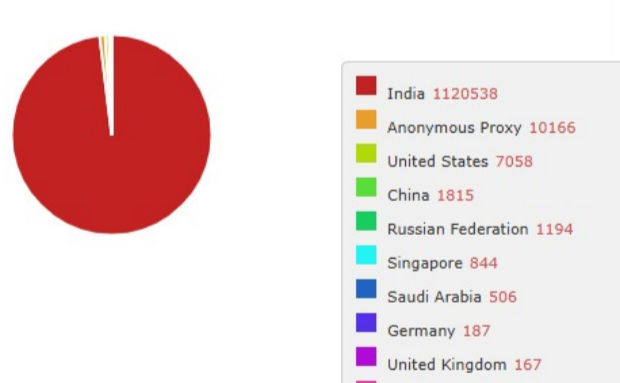

Top Referring Countries