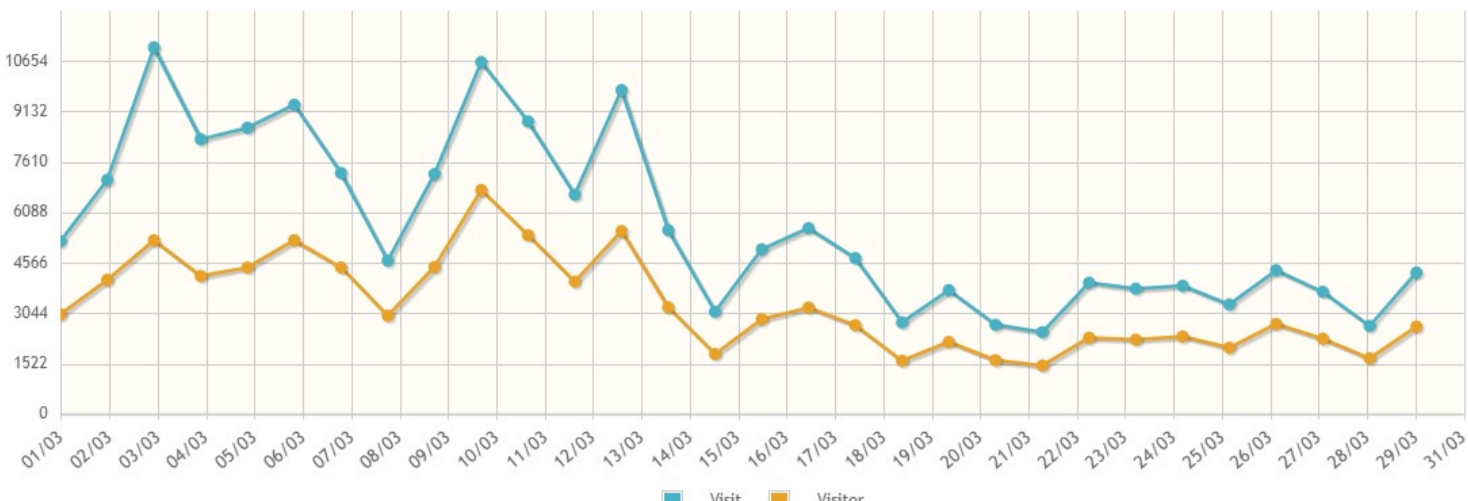

9 Online Users

1,267 Today's Visitors

2,326 Today's Page Views

1,124,934 All Time Search Engines

Traffic Report

Custom Period From Date To Date

All Countries

Change map settings [shortcode: \[ahcpro_show_google_map map_status="all"\]](#)

Summary Statistics

	Visitors	Page Views
Today	1,267	2,326
Yesterday	2,957	5,137
Last 7 Days	17,908	32,338
Last 30 Days	87,912	149,086
This Year	692,588	1,148,199
Total	692,588	1,148,199
New Visitors	244,896	
Returning Visitors	109,624	
Bounce Rate	58.1%	
Avg. Session	29m 42s	

Browsers

Top Referring Countries

Search Engines

Visits Time Graph

Time	Visitors Graph	Visitors	Page Views
10:00 - 10:59	(15)%	185	336
11:00 - 11:59	(18)%	217	399
12:00 - 12:59	(19)%	234	436
13:00 - 13:59	(1)%	6	21
14:00 - 14:59	(0)%	0	0
15:00 - 15:59	(0)%	0	0
16:00 - 16:59	(0)%	0	0
17:00 - 17:59	(0)%	0	0
18:00 - 18:59	(0)%	0	0
19:00 - 19:59	(0)%	0	0