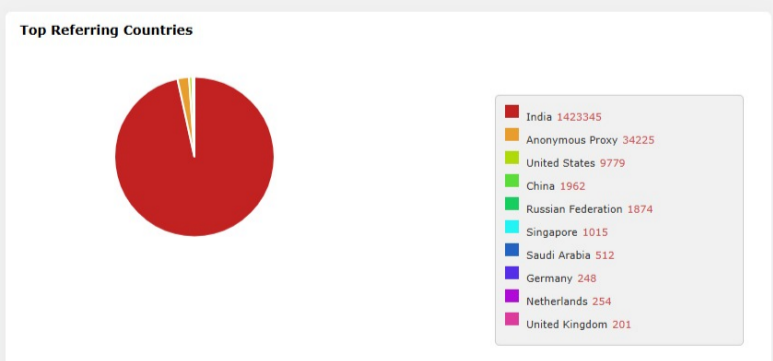

Visits Time Graph

Time	Visitors Graph	Visitors	Page Views
10:00 - 10:59	(10)%	199	312
11:00 - 11:59	(11)%	215	353
12:00 - 12:59	(9)%	181	315
13:00 - 13:59	(8)%	162	274
14:00 - 14:59	(9)%	188	290
15:00 - 15:59	(8)%	160	275
16:00 - 16:59	(7)%	131	212
17:00 - 17:59	(8)%	167	269
18:00 - 18:59	(2)%	28	41
19:00 - 19:59	(0)%	0	0