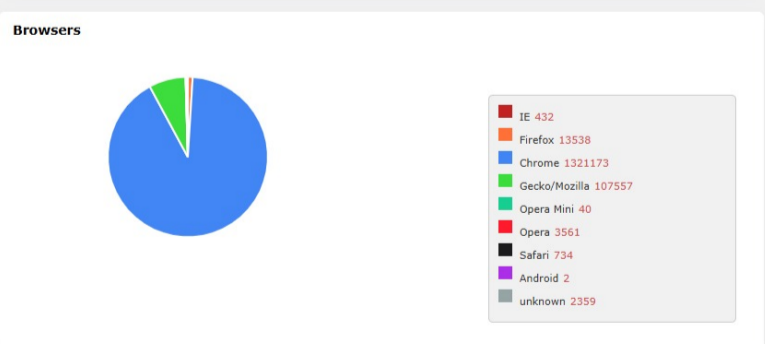

Visits Time Graph

Time	Visitors Graph	Visitors	Page Views
10:00 - 10:59	(10)%	199	312
11:00 - 11:59	(11)%	215	353
12:00 - 12:59	(9)%	181	315
13:00 - 13:59	(8)%	162	274
14:00 - 14:59	(9)%	188	290
15:00 - 15:59	(8)%	160	275
16:00 - 16:59	(7)%	131	212
17:00 - 17:59	(8)%	167	269
18:00 - 18:59	(2)%	28	41
19:00 - 19:59	(0)%	0	0