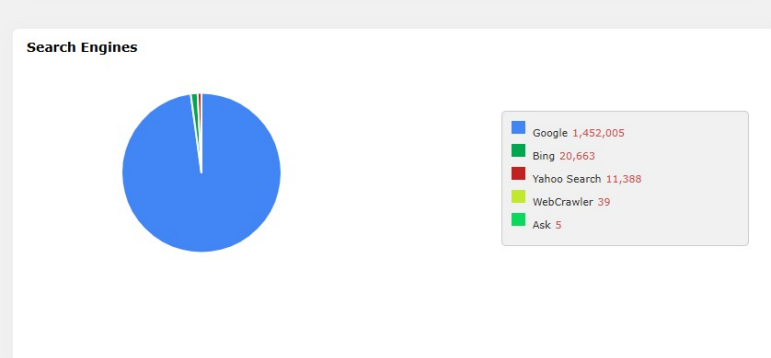

Visits by Time of Day

Time	Visitors Graph	Visitors	Page Views
10:00 - 10:59	(6%)	4	4
11:00 - 11:59	(10%)	7	10
12:00 - 12:59	(10%)	7	7
13:00 - 13:59	(18%)	12	13
14:00 - 14:59	(8%)	5	6
15:00 - 15:59	(2%)	1	1
16:00 - 16:59	(0%)	0	0
17:00 - 17:59	(0%)	0	0
18:00 - 18:59	(0%)	0	0
19:00 - 19:59	(0%)	0	0