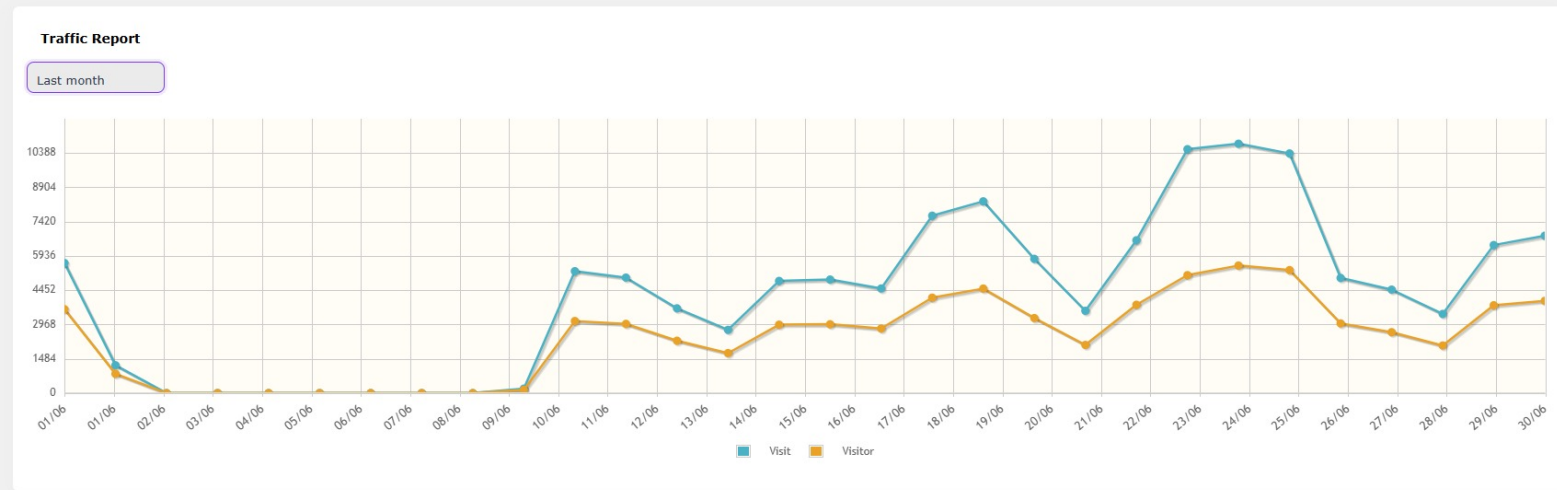

Today's Page Views

79

↓ 98.6%

vs. yesterday (5,638)

All-Time Search Engines

1,484,100

↑ +16 today

All time

Summary Statistics

	Visitors	Page Views
Today	70	79
Yesterday	3,203	5,638
Last 7 Days	24,668	43,906
Last 30 Days	96,875	171,339
This Year	928,974	1,552,343
Total	928,974	1,552,343
New Visitors	201,853	
Returning Visitors	88,335	
Bounce Rate	55%	
Avg. Session Duration	32m 12s	

Search Engine Statistics

Engine	Total
Google	1,452,005
Bing	20,663
Yahoo Search	11,388
WebCrawler	39
Ask	5
Total	1,484,100

Last 30 Days Traffic by IP

IP Address	Location	Time	Duration	Hits
1.38.141.167	India, Mumbai, Maharashtra	08 Jul 2026 @ 03:01 pm	< 15s	1
117.236.76.137	India	08 Jul 2026 @ 02:51 pm	< 15s	1
106.192.213.157	India, Pune, Maharashtra	08 Jul 2026 @ 02:46 pm	< 15s	1
157.32.133.105	India, Pune, Maharashtra	08 Jul 2026 @ 02:21 pm	< 15s	1
152.56.0.230	India, Aurangabad, Maharashtra	08 Jul 2026 @ 02:05 pm	00:00:17	2
47.11.17.135	India, Nagpur, Maharashtra	08 Jul 2026 @ 02:00 pm	< 15s	1
203.192.227.151	India, Pune, Maharashtra	08 Jul 2026 @ 01:59 pm	00:14:27	1
152.56.6.7	India, Aurangabad, Maharashtra	08 Jul 2026 @ 01:44 pm	00:00:13	2
120.62.20.76	India, Mumbai, Maharashtra	08 Jul 2026 @ 01:42 pm	< 15s	1
152.56.8.115	India, Aurangabad, Maharashtra	08 Jul 2026 @ 01:29 pm	< 15s	1

Visits by Time of Day

Time	Visitors Graph	Visitors	Page Views
10:00 - 10:59	(6%)	4	4
11:00 - 11:59	(10%)	7	10
12:00 - 12:59	(10%)	7	7
13:00 - 13:59	(18%)	12	13
14:00 - 14:59	(8%)	5	6
15:00 - 15:59	(2%)	1	1
16:00 - 16:59	(0%)	0	0
17:00 - 17:59	(0%)	0	0
18:00 - 18:59	(0%)	0	0
19:00 - 19:59	(0%)	0	0