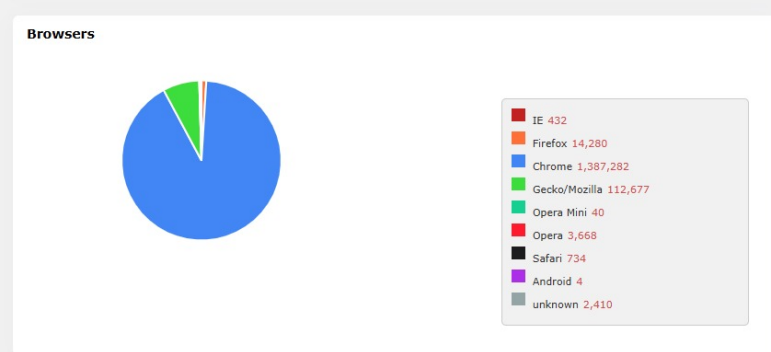

Visits by Time of Day

Time	Visitors Graph	Visitors	Page Views
10:00 - 10:59	(6%)	4	4
11:00 - 11:59	(10%)	7	10
12:00 - 12:59	(10%)	7	7
13:00 - 13:59	(18%)	12	13
14:00 - 14:59	(8%)	5	6
15:00 - 15:59	(2%)	1	1
16:00 - 16:59	(0%)	0	0
17:00 - 17:59	(0%)	0	0
18:00 - 18:59	(0%)	0	0
19:00 - 19:59	(0%)	0	0