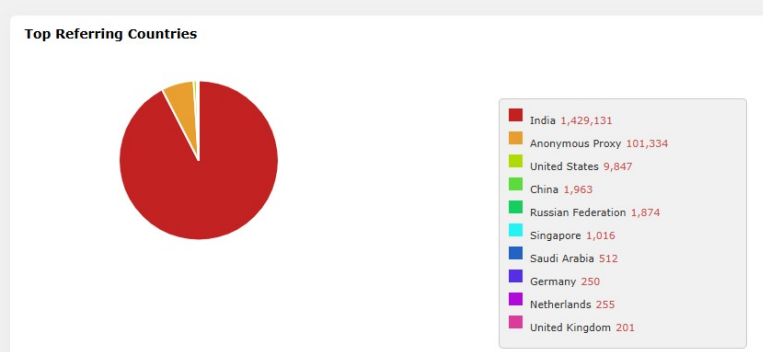

Visits by Time of Day

Time	Visitors Graph	Visitors	Page Views
10:00 - 10:59	(6%)	4	4
11:00 - 11:59	(10%)	7	10
12:00 - 12:59	(10%)	7	7
13:00 - 13:59	(18%)	12	13
14:00 - 14:59	(8%)	5	6
15:00 - 15:59	(2%)	1	1
16:00 - 16:59	(0%)	0	0
17:00 - 17:59	(0%)	0	0
18:00 - 18:59	(0%)	0	0
19:00 - 19:59	(0%)	0	0